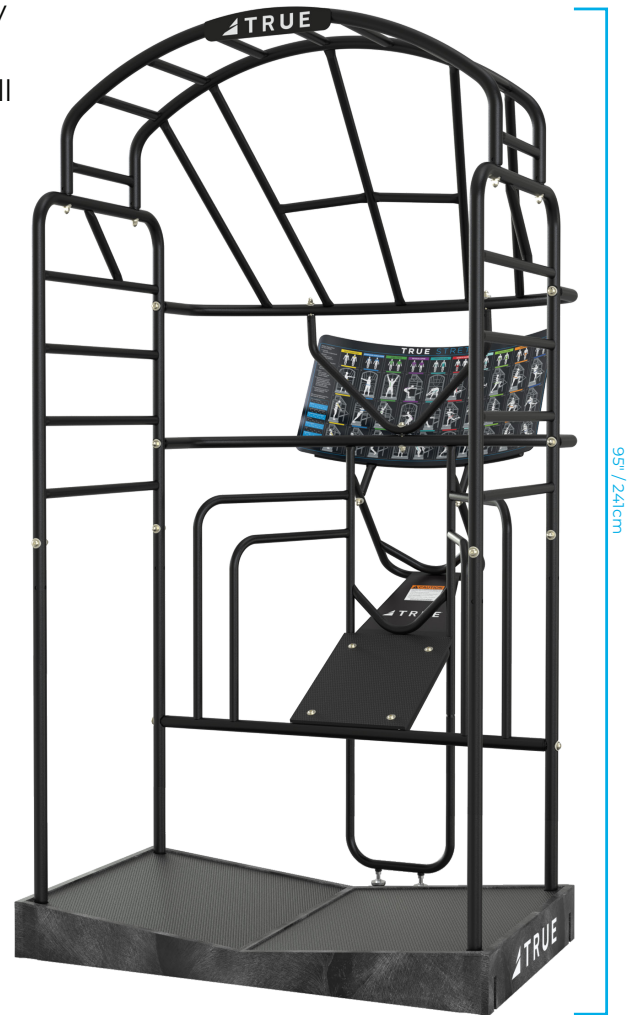

TRUE STRETCH® PRO

The revolutionary TRUE Stretch® Pro provides a dedicated, self-contained stretching area that gives athletes a safe platform for comprehensive stretching to increase flexibility and reduce the risk of injury. The TRUE Stretch® Pro eliminates the need for floor-based stretching. This extra tall version of the TRUE Stretch® provides a dedicated place for pre-game warm-up or post-game stretching.

FEATURES

- Solid Steel Construction
- Space-Efficient Design
- Easy-to-Follow Placards

SPECIFICATIONS

DIMENSIONS (W x D x H)
49" x 58" x 95" / 125cm x 147cm x 241cm

FRAME
Structural Tubular Steel Frame

BASE SURFACE
Polyethylene Platform with Non-Skid Rubber Padding

PRODUCT WEIGHT
180 lbs / 82 kg

COLOR
Matte Black

PLACARD

Full color illustrated display organized by muscle groups that feature 30 different stretching exercises all which are designed to mimic real-life, real world stretches.

95" / 241cm

FRAME	Frame	Structural Tubular Steel Frame
	Finish	Powder Coat Paint
	Base Surface	Polyethylene Platform with Non-Skid Rubber Padding
PHYSICAL SPECS	Weight	180 lbs / 82 kg
	Shipping Weight	246 lbs / 112 kg
	Maximum User Weight	500 lbs / 227 kg