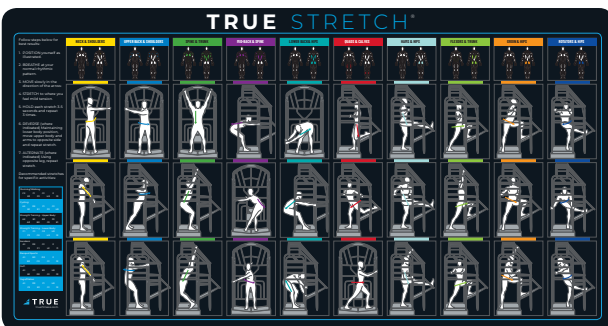

TRUE STRETCH® PRO

The revolutionary TRUE Stretch® Pro provides a dedicated, self-contained stretching area that gives athletes a safe platform for comprehensive stretching to increase flexibility and reduce the risk of injury. The TRUE Stretch® Pro eliminates the need for floor-based stretching. This extra tall version of the TRUE Stretch® provides a dedicated place for pre-game warm-up or post-game stretching.

FEATURES

- Solid Steel Construction
- Space-Efficient Design
- Easy-to-Follow Placards

SPECIFICATIONS

DIMENSIONS (W x D x H)
49" x 58" x 95" / 125cm x 147cm x 241cm

FRAME
Structural Tubular Steel Frame

BASE SURFACE
Polyethylene Platform with Non-Skid Rubber Padding

PRODUCT WEIGHT
180 lbs / 82 kg

COLOR
Matte Black

PLACARD

Full color illustrated display organized by muscle groups that feature 30 different stretching exercises all which are designed to mimic real-life, real world stretches.