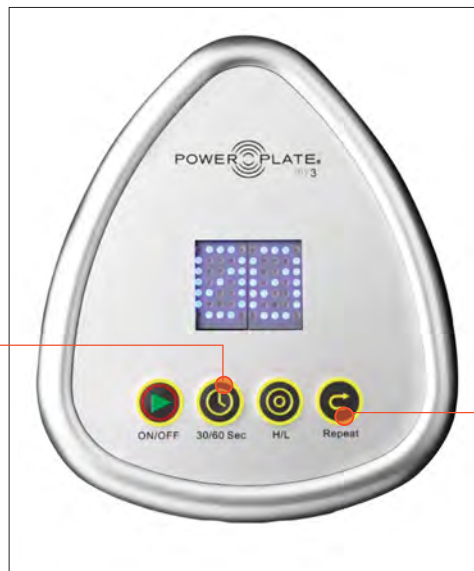

## An Uncompromising Compact Design.

The Power Plate® my3™ model is a compact solution for bringing whole body vibration training exercise into your home. With a set frequency of 35Hz and 30 or 60-second timer selections, this easy-to-use machine offers the opportunity for big transformation. No matter how demanding your schedule, you can make room for three quick total body workouts each week on your own Power Plate my3.

## Power Plate® my3™ Features

71-MY3-3100

Color (Standard)	Silver - additional colors available upon request
Dimensions (W x D x H)	25in x 29in x 60in / 64cm x 74cm x 152cm
Platform Dimensions (W x D)	25in x 14in / 64cm x 37cm
Weight (With Packaging)	145lb / 66kg
Weight (Without Packaging)	126lb / 57kg
Power Supply	100-240 VAC, 50/60 Hz Universal Voltage
Nominal Power in Operation	250-285 W
Maximum Load	264lb / 120kg
Operation	User-friendly interactive display
Frequency/ Pre-set Frequencies	35Hz fixed frequency, High/Low amplitude setting.
Time Selections	30 or 60 seconds
Amplitude / Vibration Setting	Low or High
Certifications	CE
Warranty	3 years hardware / 1 year electronics / 1 year labor