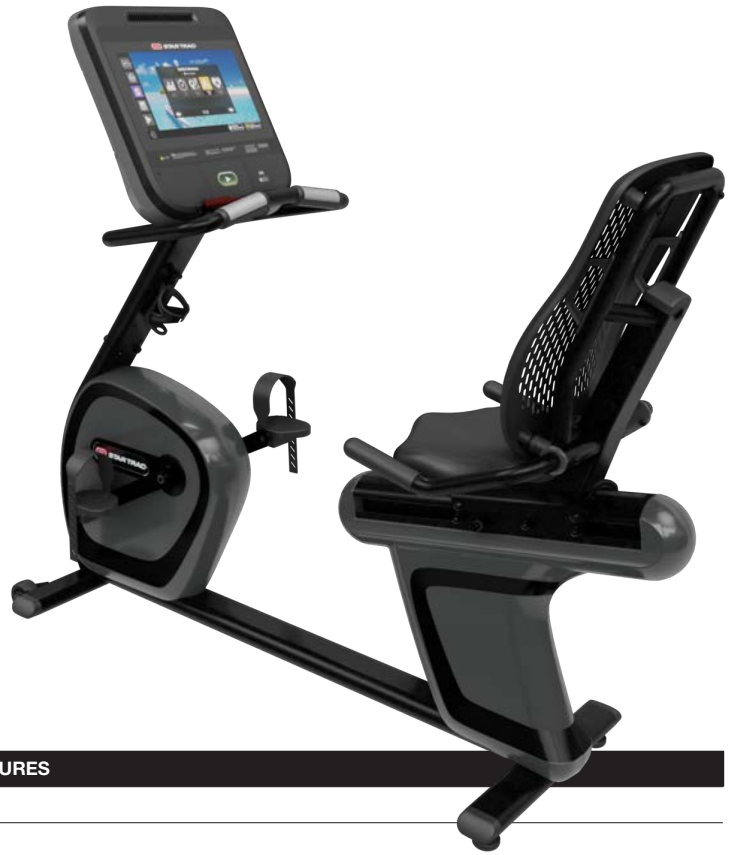

## 4 SERIES

The 4 Series cardio line from Star Trac is the perfect solution for the hospitality and multi-housing markets. With premium display options, quick select adjustment keys and optional personal viewing screen, the 4 Series provides smaller facilities with the look and performance of a full commercial product.

### 4-RB RECUMBENT BIKE

BASE FEATURES	
HEART RATE MEASUREMENT SYSTEM	Telemetry and contact HR
CONTROLS	Console- quick key select
BOTTOM BRACKET	ISIS
PEDALS	One-sided platform with removable strap
SEAT ADJUSTMENT	Wrap around adjustment bar for ease of use
DISPLAY	Choose from Full Color 10" LCD, 10" Capacitive Touchscreen or 15" OpenHub Touchscreen
ACCESSORIES	Bottle holder, pre-wired for PVS entertainment
MAX USER WEIGHT	450lb (204kg)
DRIVE SYSTEM	Alternator
ELECTRICAL REQUIREMENTS	LCD is self-generating; touch screen and PVS options require 12V/5 Amp power supply
START UP WATTS	20
ADDITIONAL FEATURES	Walk-thru design, USB port
FRAME	
MATERIAL	Powder Coated Steel Frame
CUSTOMIZABLE	Paint color options approval required
STANDARD COLOR OPTIONS	60 Black
LENGTH	68in (172cm)
WIDTH	23in (59cm)
HEIGHT	54in (137cm)
PRODUCT WEIGHT	186lbs (84kg)
SHIPPING DIMENSIONS	67in x 23in x 31in (170cm x 58cm x 80cm)
SHIPPING WEIGHT	208lbs (94kg)

## PVS FEATURES

<b>PVS</b>	4 Series
<b>DISPLAY TYPE</b>	15.6" HD LED
<b>RESOLUTION</b>	1366 x 768
<b>TUNER OPTIONS</b>	1) ATSC/NTSC/QAM 2) PAL/DVB-T/DVB-C
<b>DIGITAL AND ANALOG SUPPORT</b>	Yes
<b>SIGNAL INPUTS</b>	Coax, HDMI
<b>INPUT RF SIGNAL RANGE</b>	-70 dBm(Min) ~ -10 dBm(Max)
<b>CLOSE CAPTION</b>	Yes
<b>HEADPHONE JACK</b>	3.5mm on Display