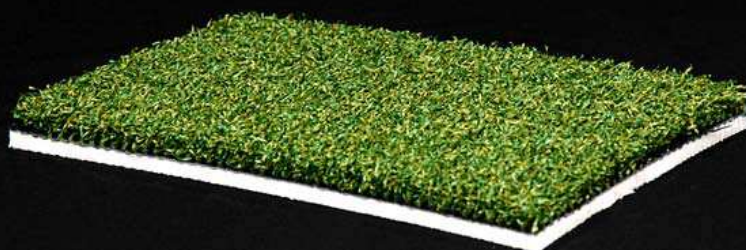

innovative FITNESS

DuraPlay Premier (DPPE)

Face Weight: 36 oz sq yd

Pile Height: .56 inch

Color(s): Blend

Roll Width: 15 ft

<u>Property</u>	<u>Imperial Unit</u>	<u>Metric Unit</u>	<u>Description</u>
Fiber Type			100% Polyethylene
Fiber Mass	5600 denier	6200 d tex	TXT PE
Tufted Pile Height *	.56 in	14 mm	
Tufted Face Weight *	36 oz	1221 g/m ²	
Tufting Gauge	3/16		
Primary Backing	7.0 oz/yd ²	237 g/m ²	Stabilized dual layered woven polypropylene
Secondary Backing	74.5.0 oz/yd ²	2526 g/m ²	5mm urethane foam
Total Weight *	117.5 oz/yd ²	3984 g/m ²	
Tufted Roll Width *	15 ft	4.57 m	