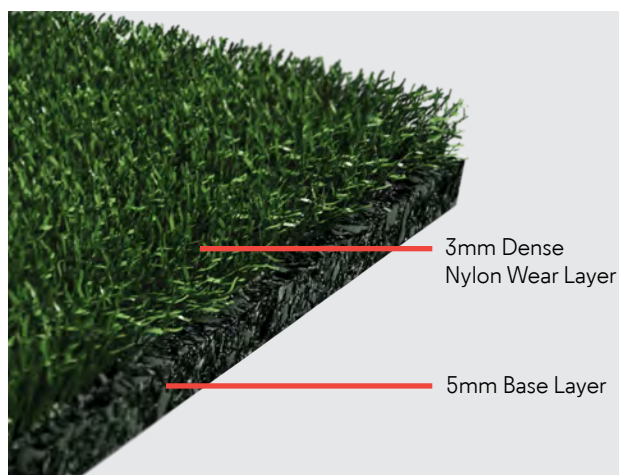

Interlocking Tiles

15mm (3mm + 12mm) x 23" (58.42cm) x 46" (116.84cm)
Interlocking tiles are available with a coordinating interlocking transition system.