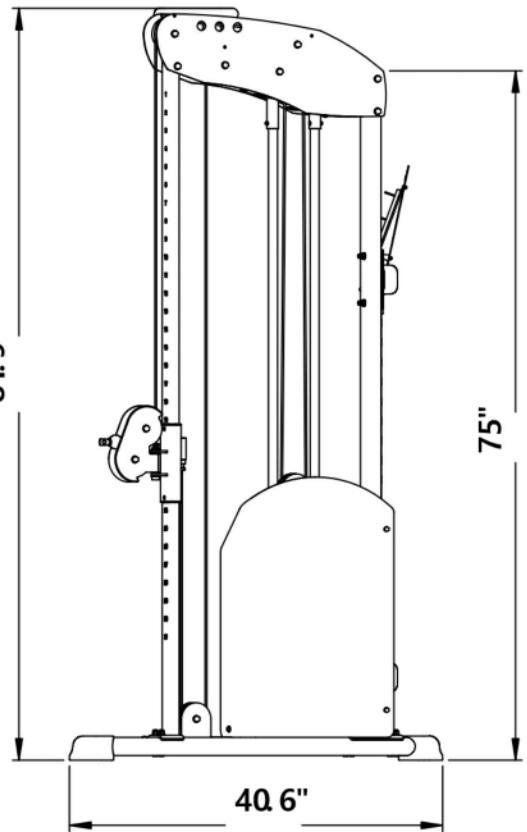

FF PRO

FRONT VIEW

SIDE VIEW

OVERALL DIMENSIONS
56.7"W x 40.6"D x 81.9"H