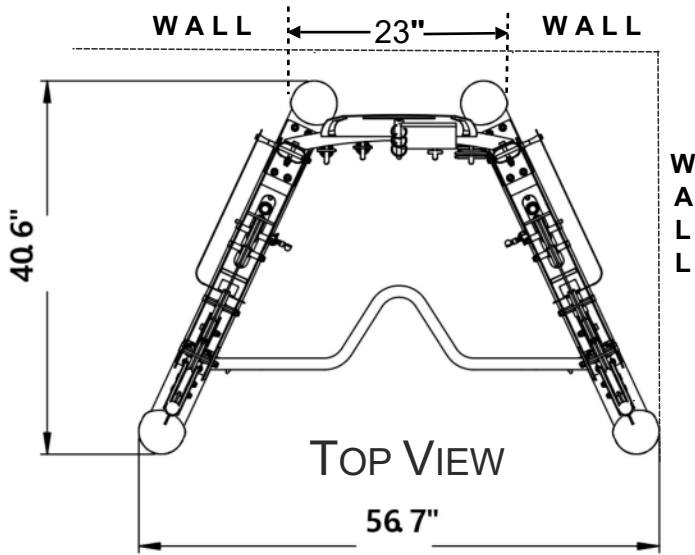

FF PRO

FRONT VIEW

SIDE VIEW

OVERALL DIMENSIONS
56.7"W x 40.6"D x 81.9"H