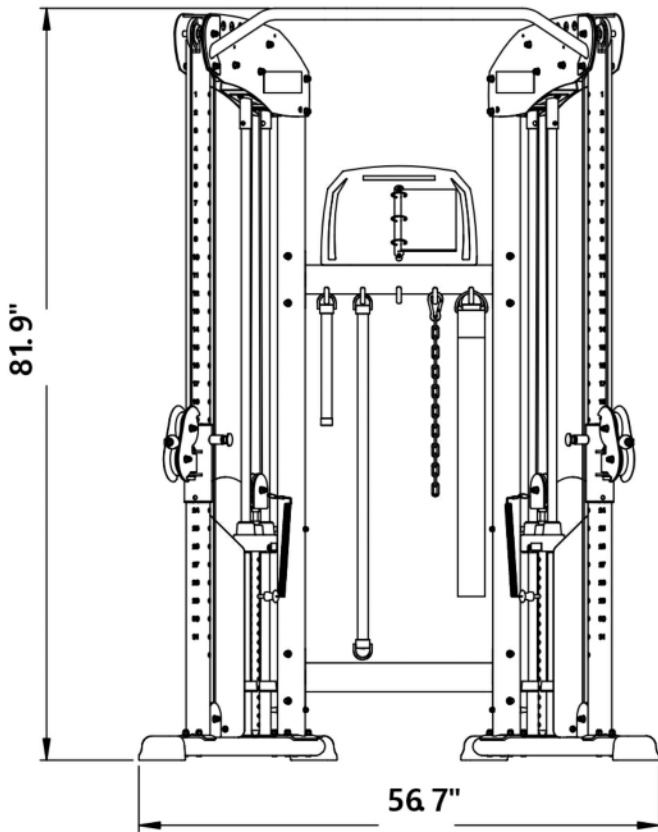

FF PRO

FRONT VIEW

SIDE VIEW

OVERALL DIMENSIONS
56.7"W x 40.6"D x 81.9"H