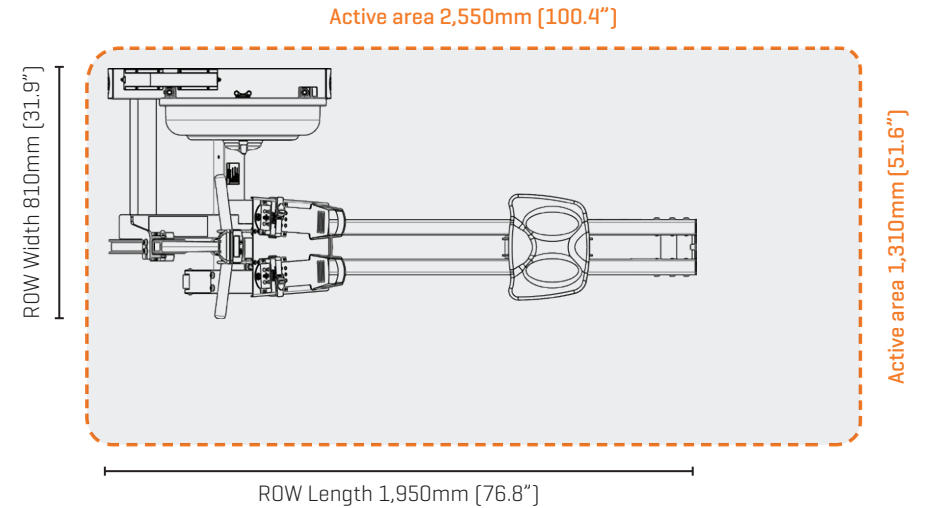

FLUIDPOWERROW

PRODUCT SPECIFICATIONS

PRODUCT MODEL NO:	PZ-R0W
FLUID RESISTANCE:	Vertical FDF Twin Tank - 10 levels
PRODUCT NET WEIGHT:	61.9kg [136.5lb]
PRODUCT GROSS WEIGHT:	72.5kg [159.8lb]
DIMENSIONS:	L 1,950mm [76.8"] x W 810mm [31.9"] x H 860mm [33.9"]
MIN ACTIVE AREA REQUIRED:	L 2,550mm [100.4"] x W 1,310mm [51.6"]
MAX USER WEIGHT:	180kg [396.8lb]

CONSOLE FEATURES

- + Bluetooth connectivity
- + Auto start
- + Power graphs - 2 options
- + Interval training ready
- + Heart rate - Polar compatible

ABOUT FLUIDPOWERZONE MACHINES

FluidPowerZone is a range of fluid resistance fitness machines, designed for training in any Zone - Cardio, Power, Strength or Speed. FluidPowerZone machines can be used individually, or by combining multiple machines to make up a fitness circuit. The patented Twin Tank technology delivers 10 different levels of fluid resistance for concentric only movements that will accommodate all levels and abilities, from general fitness enthusiasts to elite athletes and provides a perfect platform for rehabilitation/medical applications.

INTERNATIONAL WARRANTY - FULL COMMERCIAL USE

- METAL FRAME - 10 year limited warranty
- MECHANICAL COMPONENTS [of a non-wearing nature] - 2 year limited warranty
- POLYCARBONATE TANK & SEALS - 5 year limited warranty
- ALL OTHER COMPONENTS - 2 year limited warranty

innovativeFIT.com | 877.720.4004 | 770.218.9390

**FLUID
POWER
ZONE**

View other FluidPowerZone machines
in the range at [FLUIDPOWERZONE.COM](https://www.fluidpowerzone.com)