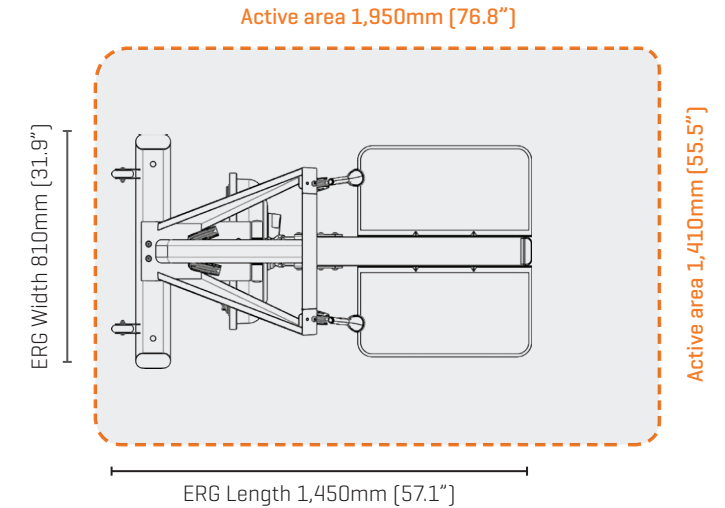

FLUIDPOWERERG

PRODUCT SPECIFICATIONS

PRODUCT MODEL NO:	PZ-ERG
FLUID RESISTANCE:	Vertical FDF Twin Tank - 10 levels
PRODUCT NET WEIGHT:	83kg [183lb]
PRODUCT GROSS WEIGHT:	101kg [222.7lb]
DIMENSIONS:	L 1,450mm [57.1"] x W 810mm [31.9"] x H 2,100mm [82.7"]
MIN ACTIVE AREA REQUIRED:	L 1,950mm [76.8"] x W 1,410mm [55.5"]
MAX USER WEIGHT:	180kg [396.8lb]
VERTICAL SPACE:	H 2,150mm [84.6"]

CONSOLE FEATURES

- + Bluetooth connectivity
- + Auto start
- + Power graphs - 2 options
- + Interval training ready
- + Heart rate - Polar compatible

ABOUT FLUIDPOWERZONE MACHINES

FluidPowerZone is a range of fluid resistance fitness machines, designed for training in any Zone - Cardio, Power, Strength or Speed. FluidPowerZone machines can be used individually, or by combining multiple machines to make up a fitness circuit. The patented Twin Tank technology delivers 10 different levels of fluid resistance for concentric only movements that will accommodate all levels and abilities, from general fitness enthusiasts to elite athletes and provides a perfect platform for rehabilitation/medical applications.

INTERNATIONAL WARRANTY - FULL COMMERCIAL USE

- METAL FRAME - 10 year limited warranty
- MECHANICAL COMPONENTS [of a non-wearing nature] - 2 year limited warranty
- POLYCARBONATE TANK & SEALS - 5 year limited warranty
- ALL OTHER COMPONENTS - 2 year limited warranty

innovativeFIT.com | 877.720.4004 | 770.218.9390

View other FluidPowerZone machines in the range at [FLUIDPOWERZONE.COM](https://www.fluidpowerzone.com)