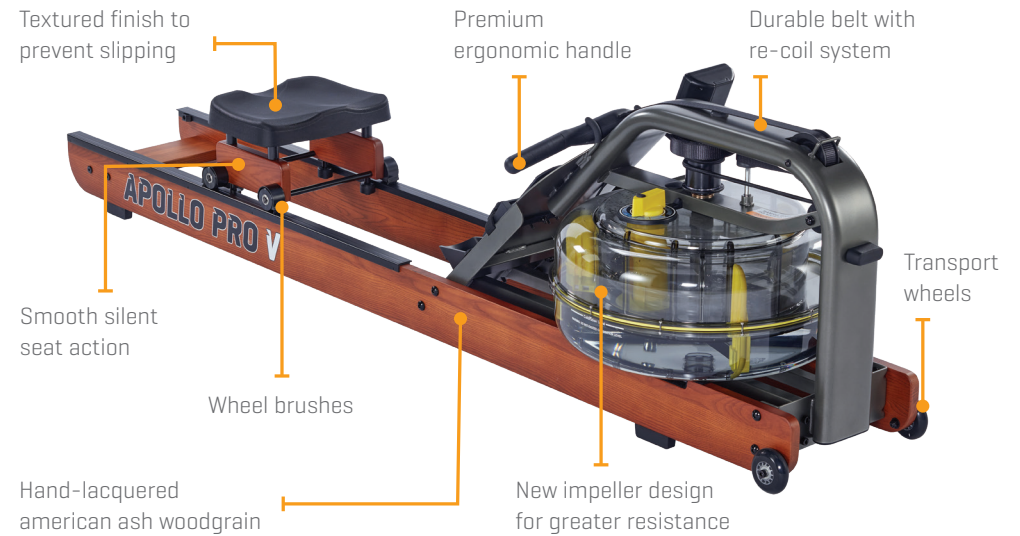

Flawlessly reproducing the natural catch and consistent resistance of on-water rowing, the Apollo Pro V provides a sensory workout amplified by the sight and sound of water churning through its mesmerising tank. Packing a punch with 5 x Fluid Force and 15% greater resistance than standard FDF horizontal models, the Apollo Pro V is the perfect rower for anyone seeking solid progression.

FDF A rower that won't discriminate

You don't have to be a pro-athlete to reap the benefits of the Apollo Pro V design. Bluetooth auto-adjust technology automatically correlates chosen tank resistance in-sync with the console display, ensuring accurate data collation for a more efficient workout. Enjoy smart device connectivity, compatible with FDF's social app for meticulous record keeping and competitive progress tracking.

The Apollo Pro V will never discriminate against fitness ability – from a casual user through to elite athlete status, this model is so adaptable that anyone can benefit. For the less able, the Apollo Pro V can be paired with FDF's Seat Back Kit for maximum lumbar support or Elevate Kit for a conveniently higher entry and exit point.

PRODUCT HIGHLIGHTS

APOLLO PRO V

- + Commercial-grade build with 5-year warranty
- + 5 x Fluid Force with Bluetooth auto-adjust monitor (BAM)
- + Premium ergonomic handle for optimal grip and minimal strain
- + 15% greater resistance than standard horizontal models
- + Seat rail brushes wipe away grit with each glide, extending life of product
- + Compatible with Elevate Kit for convenient on-and-off access
- + Compatible with Seat Back Kit for correct posture and optimal back support
- + Optional smartphone attachment for safe phone mounting
- + Minimal footprint and vertical storage option – 2130 x 520mm [83.86 x 20.47"], or upright 520 x 545mm [20.47 x 21.46"]
- + Max user weight – 150kg [330lbs]