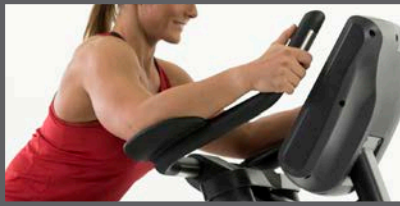

key features & benefits

- ▶ Cordless self-powered technology with hybrid generator provides optimal performance
- ▶ Large 16" LED console with CSAFE power port and USB charging

- ▶ Multi-position contact and wireless heart-rate sensors are compatible with industry-leading monitors
- ▶ Race-inspired handlebars feature comfortable contoured elbow rests

- ▶ Natural upright position with easy-glide, one-hand adjustable seat provides safety and comfort for users of all sizes
- ▶ Convenient reading rack/tablet holder, personal fan and large dual bottle holders that are easily accessible from seated position
- ▶ One-touch quick resistance buttons

- ▶ A variety of exercise programs and 25 resistance levels engages users of all abilities
- ▶ Oversized pedals with adjustable straps
- ▶ Smooth Motion Technology™ delivers a quiet, comfortable and natural ride
- ▶ Zinc-dipped anti-corrosion coating for superior rust protection
- ▶ *OPTIONAL: 16" embedded touchscreen with TV, WiFi and Virtual Connect™ scenic videos*